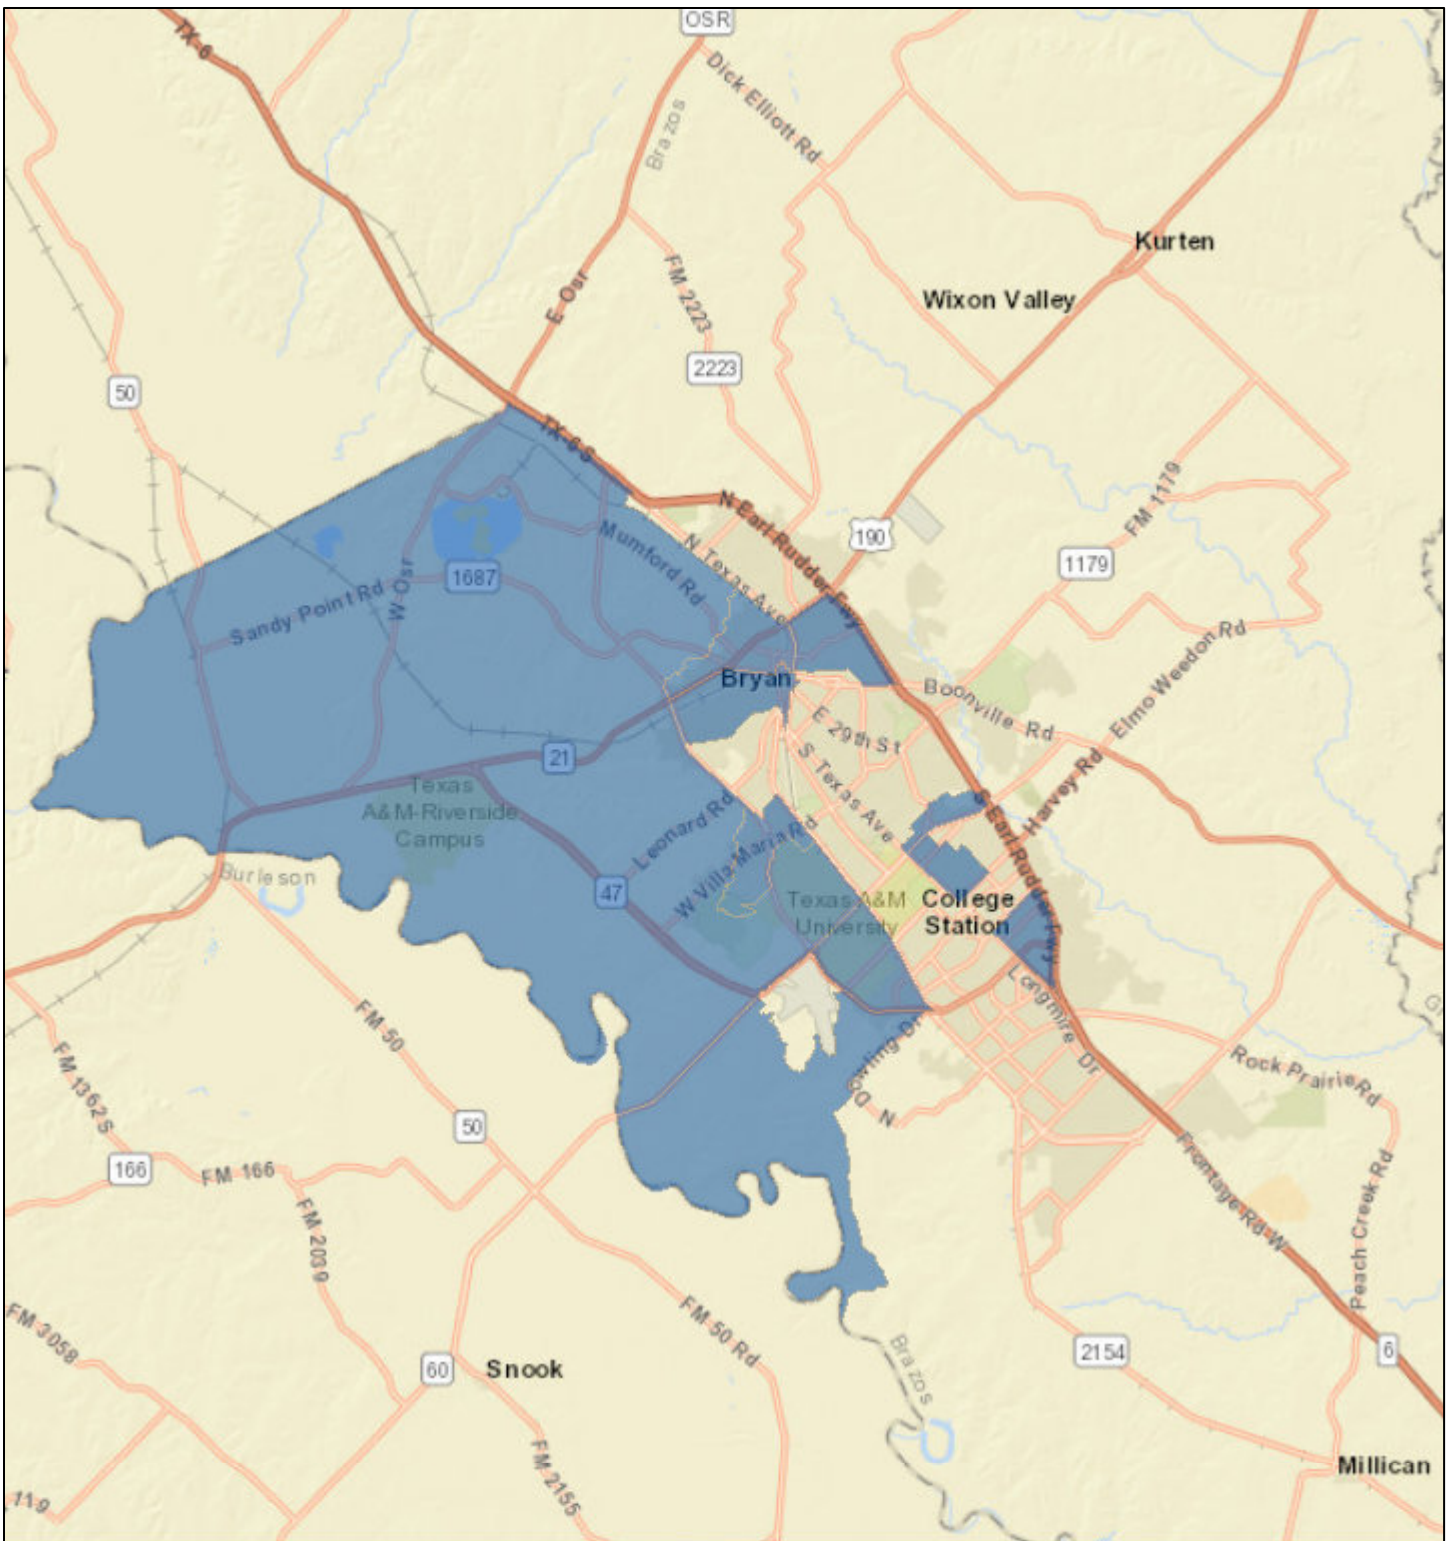

# Brazos County Opportunity Zones

July 11, 2018 11:15:40 AM

1:256,796

-  Designated Opportunity Zone Tracts
-  State Census Boundaries

Sources: Esri, HERE, Garmin, USGS, Intermap, INCREMENT P, NRCan, Esri Japan, METI, Esri China (Hong Kong), Esri Korea, Esri (Thailand), NGCC, © OpenStreetMap contributors, and the GIS User Community